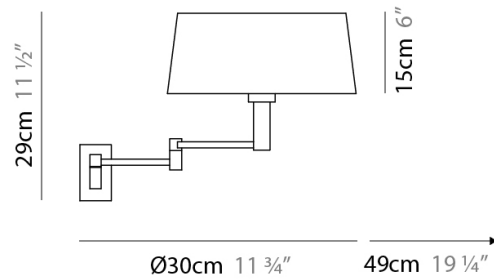

D83049-CHR

PROJECT

TYPE

NOTES

QUANTITY

DATE

GENERAL

Series: Classic
Brand: Panzeri
Division: Design
Mounting Type: Surface
Mounting Location: Wall
Subcategory: Ambient

PHYSICAL

Shape: Abstract
Length (mm): 300
Length (in): 11 ¹³/₁₆
Height (mm): 290
Height (in): 11 ⁷/₁₆
Extension (mm): 490
Extension (in): 19 ⁵/₁₆
Light Distribution: Direct / Indirect
Weight (kg): 1.035
Weight (lbs): 2.28
Diffuser: White Fireproof Fabric Shade
Fixture Finish: Chrome
Fixture Material: Metal

ELECTRICAL

Number of Lamps: 1
Lamp Type: LED Retrofit
Lamp Shape: A19
Bulb Included: Bulb Not Included
Max. Wattage Per Lamp (W): 7
Lamp Base: E26
Input Voltage (V): 120

LED

OPTICAL

RATINGS AND CERTIFICATIONS

Certified By: CSA Certified to UL and CSA Standards
IP rating: IP20