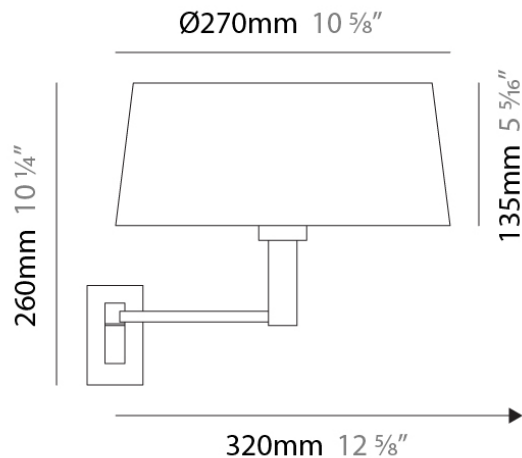

D83047-CHR

PROJECT

TYPE

NOTES

QUANTITY

DATE

GENERAL

Series: Classic

Brand: Panzeri

Division: Design

Mounting Type: Surface

Mounting Location: Wall

Subcategory: Ambient

PHYSICAL

Shape: Abstract

Length (mm): 270

Length (in): 10 ⁵/₈"

Height (mm): 260

Height (in): 10 ¹/₄"

Extension (mm): 320

Extension (in): 12 ⁵/₈"

Light Distribution: Direct / Indirect

Weight (kg): 0.835

Weight (lbs): 1.88

Diffuser: White Fireproof Fabric Shade

Fixture Finish: Chrome

Fixture Material: Metal

ELECTRICAL

Number of Lamps: 1

Lamp Type: LED Retrofit

Lamp Shape: A19

Bulb Included: Bulb Not Included

Total Output Wattage (W): 7

Max. Wattage Per Lamp (W): 7

Lamp Base: E26

Input Voltage (V): 120

LED

OPTICAL

RATINGS AND CERTIFICATIONS

Certified By: CSA Certified to UL and CSA Standards

IP rating: IP20