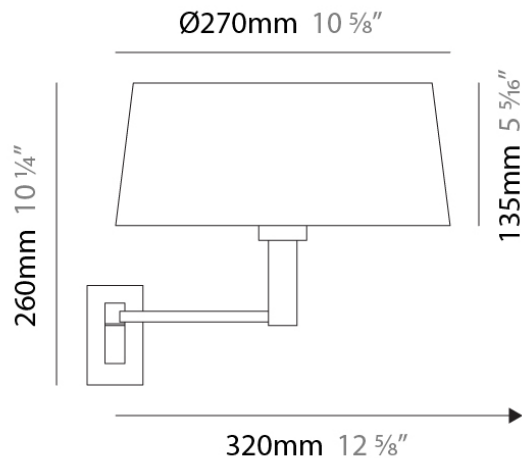

CLASSIC SURFACE

D83047-PBR

PROJECT

TYPE

NOTES

QUANTITY

DATE

GENERAL

Series: Classic

Brand: Panzeri

Division: Design

Mounting Type: Surface

Mounting Location: Wall

Subcategory: Ambient

PHYSICAL

Shape: Abstract

Length (mm): 270

Length (in): 10 ⁵/₈

Height (mm): 260

Height (in): 10 ¹/₄

Extension (mm): 320

Extension (in): 12 ⁵/₈

Light Distribution: Direct / Indirect

Weight (kg): 0.835

Weight (lbs): 1.88

Diffuser: White Fireproof Fabric Shade

Fixture Material: Metal

ELECTRICAL

Number of Lamps: 1

Lamp Type: LED Retrofit

Lamp Shape: A19

Bulb Included: Bulb Not Included

Total Output Wattage (W): 7

Max. Wattage Per Lamp (W): 7

Lamp Base: E26

Input Voltage (V): 120

LED

OPTICAL

RATINGS AND CERTIFICATIONS

Certified By: CSA Certified to UL and CSA Standards

IP rating: IP20